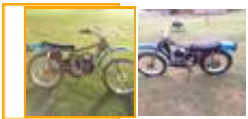

CL fayetteville, AR > motorcycles/scooters - by owner ...

reply

Posted a day ago

prohibited [?]

☆ **Predator 212 mini bike - \$300**  
**(Fayetteville/Elkins)** [lock icon]

image 1 of 2

Predator 212(new) engine mounted on modified 1979 KE 100 body. Centrifugal clutch. Top speed is 50mph. Rides smooth and is well balanced. Selling it because I don't need it.

© craigslist - Map data © OpenStreetMap

([google map](#))

**Predator**

engine displacement (CC): **212**

fuel: **diesel**

paint color: **black**

transmission: **manual**

- do NOT contact me with unsolicited services or offers